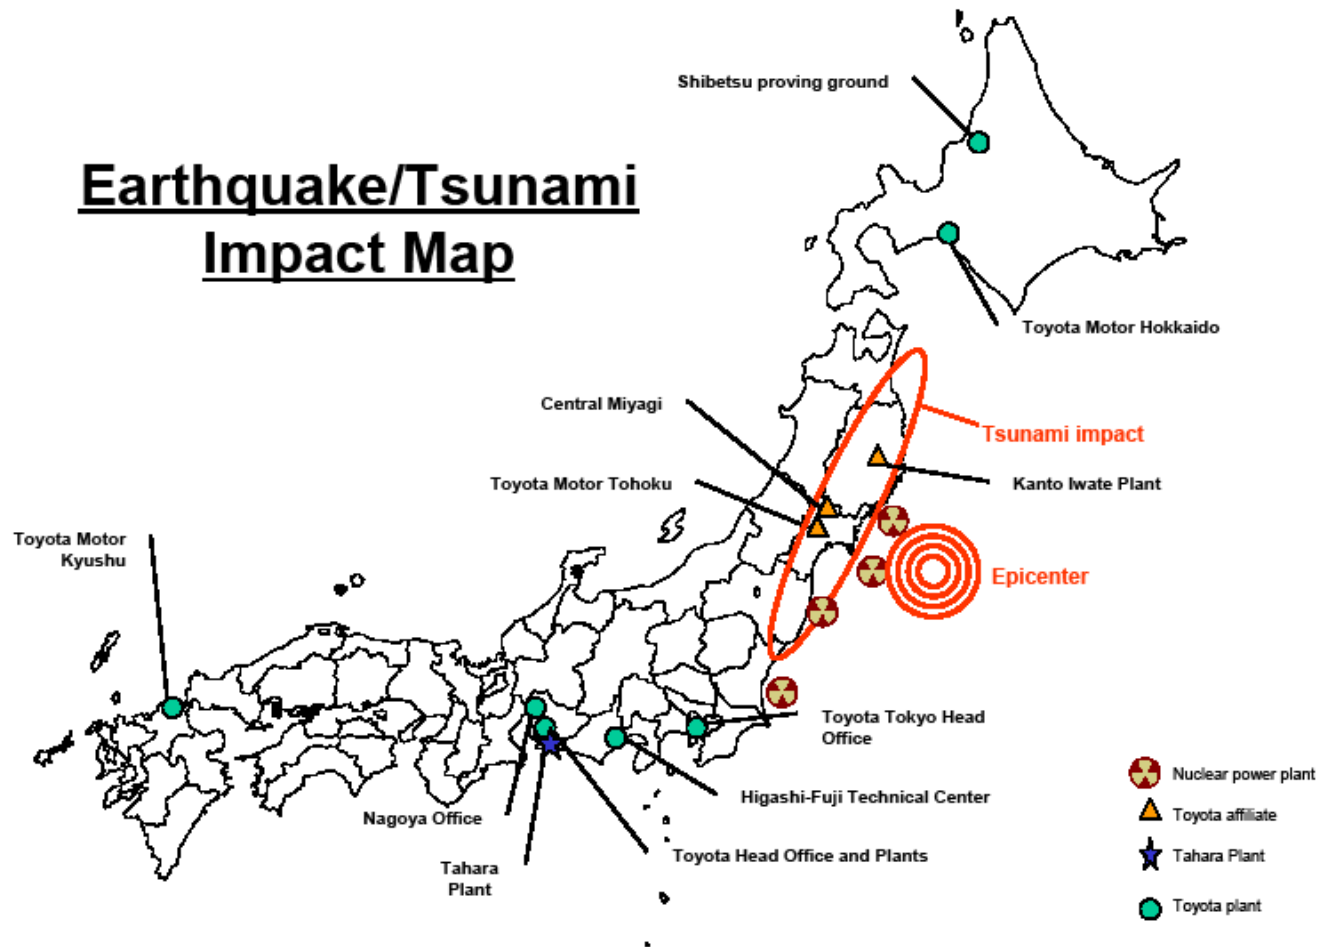

Welcome to Japan

Population:	127M
Capital:	Tokyo
Prime Minister:	Naoto Kan
Currency:	Yen
Literacy:	99%
Life Expectancy:	78.8 Male 85.6 Female
Major Religions:	Shinto & Buddhist

TOYOTA

Japan – Current Situation

Social Norms - Structure

□ Names

- First Name follows the Family Name
- Commonly Address by Last Name

□ Titles

- “San” is Most Common (i.e. Sato-san)

□ Harmony is Key Value

- School and Business

□ Hierarchy